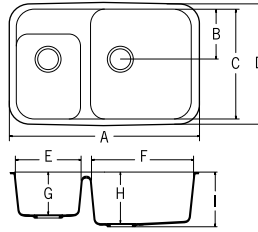

# Staron® Integrated Kitchen Sinks

FOR THE KITCHEN

A2311

A	31-1/4" [794mm]
B	4-15/16" [110mm]
C	16-9/16" [421mm]
D	18-15/16" [481mm]
E	13-11/16" [348mm]
F	13-11/16" [348mm]
G	9-1/4" [235mm]
H	9-13/16" [250mm]

A2321

A	32-13/16" [834mm]
B	8-13/16" [244mm]
C	19-1/4" [488mm]
D	21-9/16" [548mm]
E	11-5/16" [287mm]
F	17-9/16" [446mm]
G	7-1/2" [191mm]
H	9" [229mm]
I	9-5/8" [244mm]

A2341

A	34-7/8" [886mm]
B	8-3/8" [213mm]
C	16-3/4" [426mm]
D	19-1/8" [486mm]
E	10" [254mm]
F	21" [533mm]
G	5" [127mm]
H	7-1/2" [191mm]
I	8-1/16" [206mm]

A1121

A	12-13/16" [326mm]
B	14" [356mm]
C	16-3/8" [416mm]
D	10-3/8" [266mm]
E	6-1/2" [165mm]
F	7-1/16" [180mm]

A1131

A	13-7/16" [341mm]
B	15-3/4" [400mm]
C	18-1/8" [460mm]
D	11-1/16" [281mm]
E	5-1/4" [133mm]
F	5-7/8" [148mm]

A1181

A	18-1/8" [460mm]
B	15-3/4" [400mm]
C	18-1/8" [460mm]
D	15-3/4" [400mm]
E	8-3/16" [208mm]
F	8-7/8" [225mm]

A1231

A	23-5/16" [592mm]
B	16-5/8" [422mm]
C	19" [482mm]
D	20-15/16" [532mm]
E	7-3/8" [187mm]
F	7-15/16" [202mm]