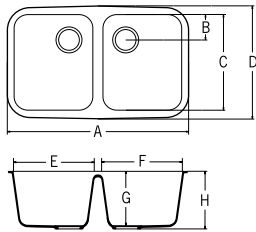

# Staron® Integrated Kitchen Sinks

FOR THE KITCHEN

A2311

A	31-1/4" [794mm]
B	4-15/16" [110mm]
C	16-9/16" [421mm]
D	18-15/16" [481mm]
E	13-11/16" [348mm]
F	13-11/16" [348mm]
G	9-1/4" [235mm]
H	9-13/16" [250mm]

A2321

A	32-13/16" [834mm]
B	8-13/16" [244mm]
C	19-1/4" [488mm]
D	21-9/16" [548mm]
E	11-5/16" [287mm]
F	17-9/16" [446mm]
G	7-1/2" [191mm]
H	9" [229mm]
I	9-5/8" [244mm]

A2341

A	34-7/8" [886mm]
B	8-3/8" [213mm]
C	16-3/4" [426mm]
D	19-1/8" [486mm]
E	10" [254mm]
F	21" [533mm]
G	5" [127mm]
H	7-1/2" [191mm]
I	8-1/16" [206mm]

A1121

A	12-13/16" [326mm]
B	14" [356mm]
C	16-3/8" [416mm]
D	10-3/8" [266mm]
E	6-1/2" [165mm]
F	7-1/16" [180mm]

A1131

A	13-7/16" [341mm]
B	15-3/4" [400mm]
C	18-1/8" [460mm]
D	11-1/16" [281mm]
E	5-1/4" [133mm]
F	5-7/8" [148mm]

A1181

A	18-1/8" [460mm]
B	15-3/4" [400mm]
C	18-1/8" [460mm]
D	15-3/4" [400mm]
E	8-3/16" [208mm]
F	8-7/8" [225mm]

A1231

A	23-5/16" [592mm]
B	16-5/8" [422mm]
C	19" [482mm]
D	20-15/16" [532mm]
E	7-3/8" [187mm]
F	7-15/16" [202mm]