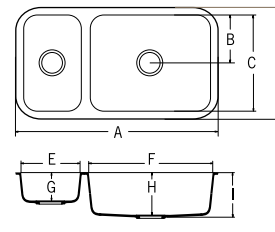

# Staron® Integrated Kitchen Sinks

FOR THE KITCHEN

A2311

A	31-1/4" [794mm]
B	4-15/16" [110mm]
C	16-9/16" [421mm]
D	18-15/16" [481mm]
E	13-11/16" [348mm]
F	13-11/16" [348mm]
G	9-1/4" [235mm]
H	9-13/16" [250mm]

A2321

A	32-13/16" [834mm]
B	8-13/16" [244mm]
C	19-1/4" [488mm]
D	21-9/16" [548mm]
E	11-5/16" [287mm]
F	17-9/16" [446mm]
G	7-1/2" [191mm]
H	9" [229mm]
I	9-5/8" [244mm]

A2341

A	34-7/8" [886mm]
B	8-3/8" [213mm]
C	16-3/4" [426mm]
D	19-1/8" [486mm]
E	10" [254mm]
F	21" [533mm]
G	5" [127mm]
H	7-1/2" [191mm]
I	8-1/16" [206mm]

A1121

A	12-13/16" [326mm]
B	14" [356mm]
C	16-3/8" [416mm]
D	10-3/8" [266mm]
E	6-1/2" [165mm]
F	7-1/16" [180mm]

A1131

A	13-7/16" [341mm]
B	15-3/4" [400mm]
C	18-1/8" [460mm]
D	11-1/16" [281mm]
E	5-1/4" [133mm]
F	5-7/8" [148mm]

A1181

A	18-1/8" [460mm]
B	15-3/4" [400mm]
C	18-1/8" [460mm]
D	15-3/4" [400mm]
E	8-3/16" [208mm]
F	8-7/8" [225mm]

A1231

A	23-5/16" [592mm]
B	16-5/8" [422mm]
C	19" [482mm]
D	20-15/16" [532mm]
E	7-3/8" [187mm]
F	7-15/16" [202mm]