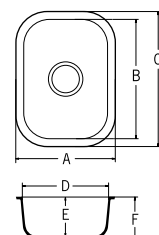

# Staron® Integrated Kitchen Sinks

FOR THE KITCHEN

A2311

A	31-1/4" [794mm]
B	4-15/16" [110mm]
C	16-9/16" [421mm]
D	18-15/16" [481mm]
E	13-11/16" [348mm]
F	13-11/16" [348mm]
G	9-1/4" [235mm]
H	9-13/16" [250mm]

A2321

A	32-13/16" [834mm]
B	8-13/16" [244mm]
C	19-1/4" [488mm]
D	21-9/16" [548mm]
E	11-5/16" [287mm]
F	17-9/16" [446mm]
G	7-1/2" [191mm]
H	9" [229mm]
I	9-5/8" [244mm]

A2341

A	34-7/8" [886mm]
B	8-3/8" [213mm]
C	16-3/4" [426mm]
D	19-1/8" [486mm]
E	10" [254mm]
F	21" [533mm]
G	5" [127mm]
H	7-1/2" [191mm]
I	8-1/16" [206mm]

A1121

A	12-13/16" [326mm]
B	14" [356mm]
C	16-3/8" [416mm]
D	10-3/8" [266mm]
E	6-1/2" [165mm]
F	7-1/16" [180mm]

A1131

A	13-7/16" [341mm]
B	15-3/4" [400mm]
C	18-1/8" [460mm]
D	11-1/16" [281mm]
E	5-1/4" [133mm]
F	5-7/8" [148mm]

A1181

A	18-1/8" [460mm]
B	15-3/4" [400mm]
C	18-1/8" [460mm]
D	15-3/4" [400mm]
E	8-3/16" [208mm]
F	8-7/8" [225mm]

A1231

A	23-5/16" [592mm]
B	16-5/8" [422mm]
C	19" [482mm]
D	20-15/16" [532mm]
E	7-3/8" [187mm]
F	7-15/16" [202mm]